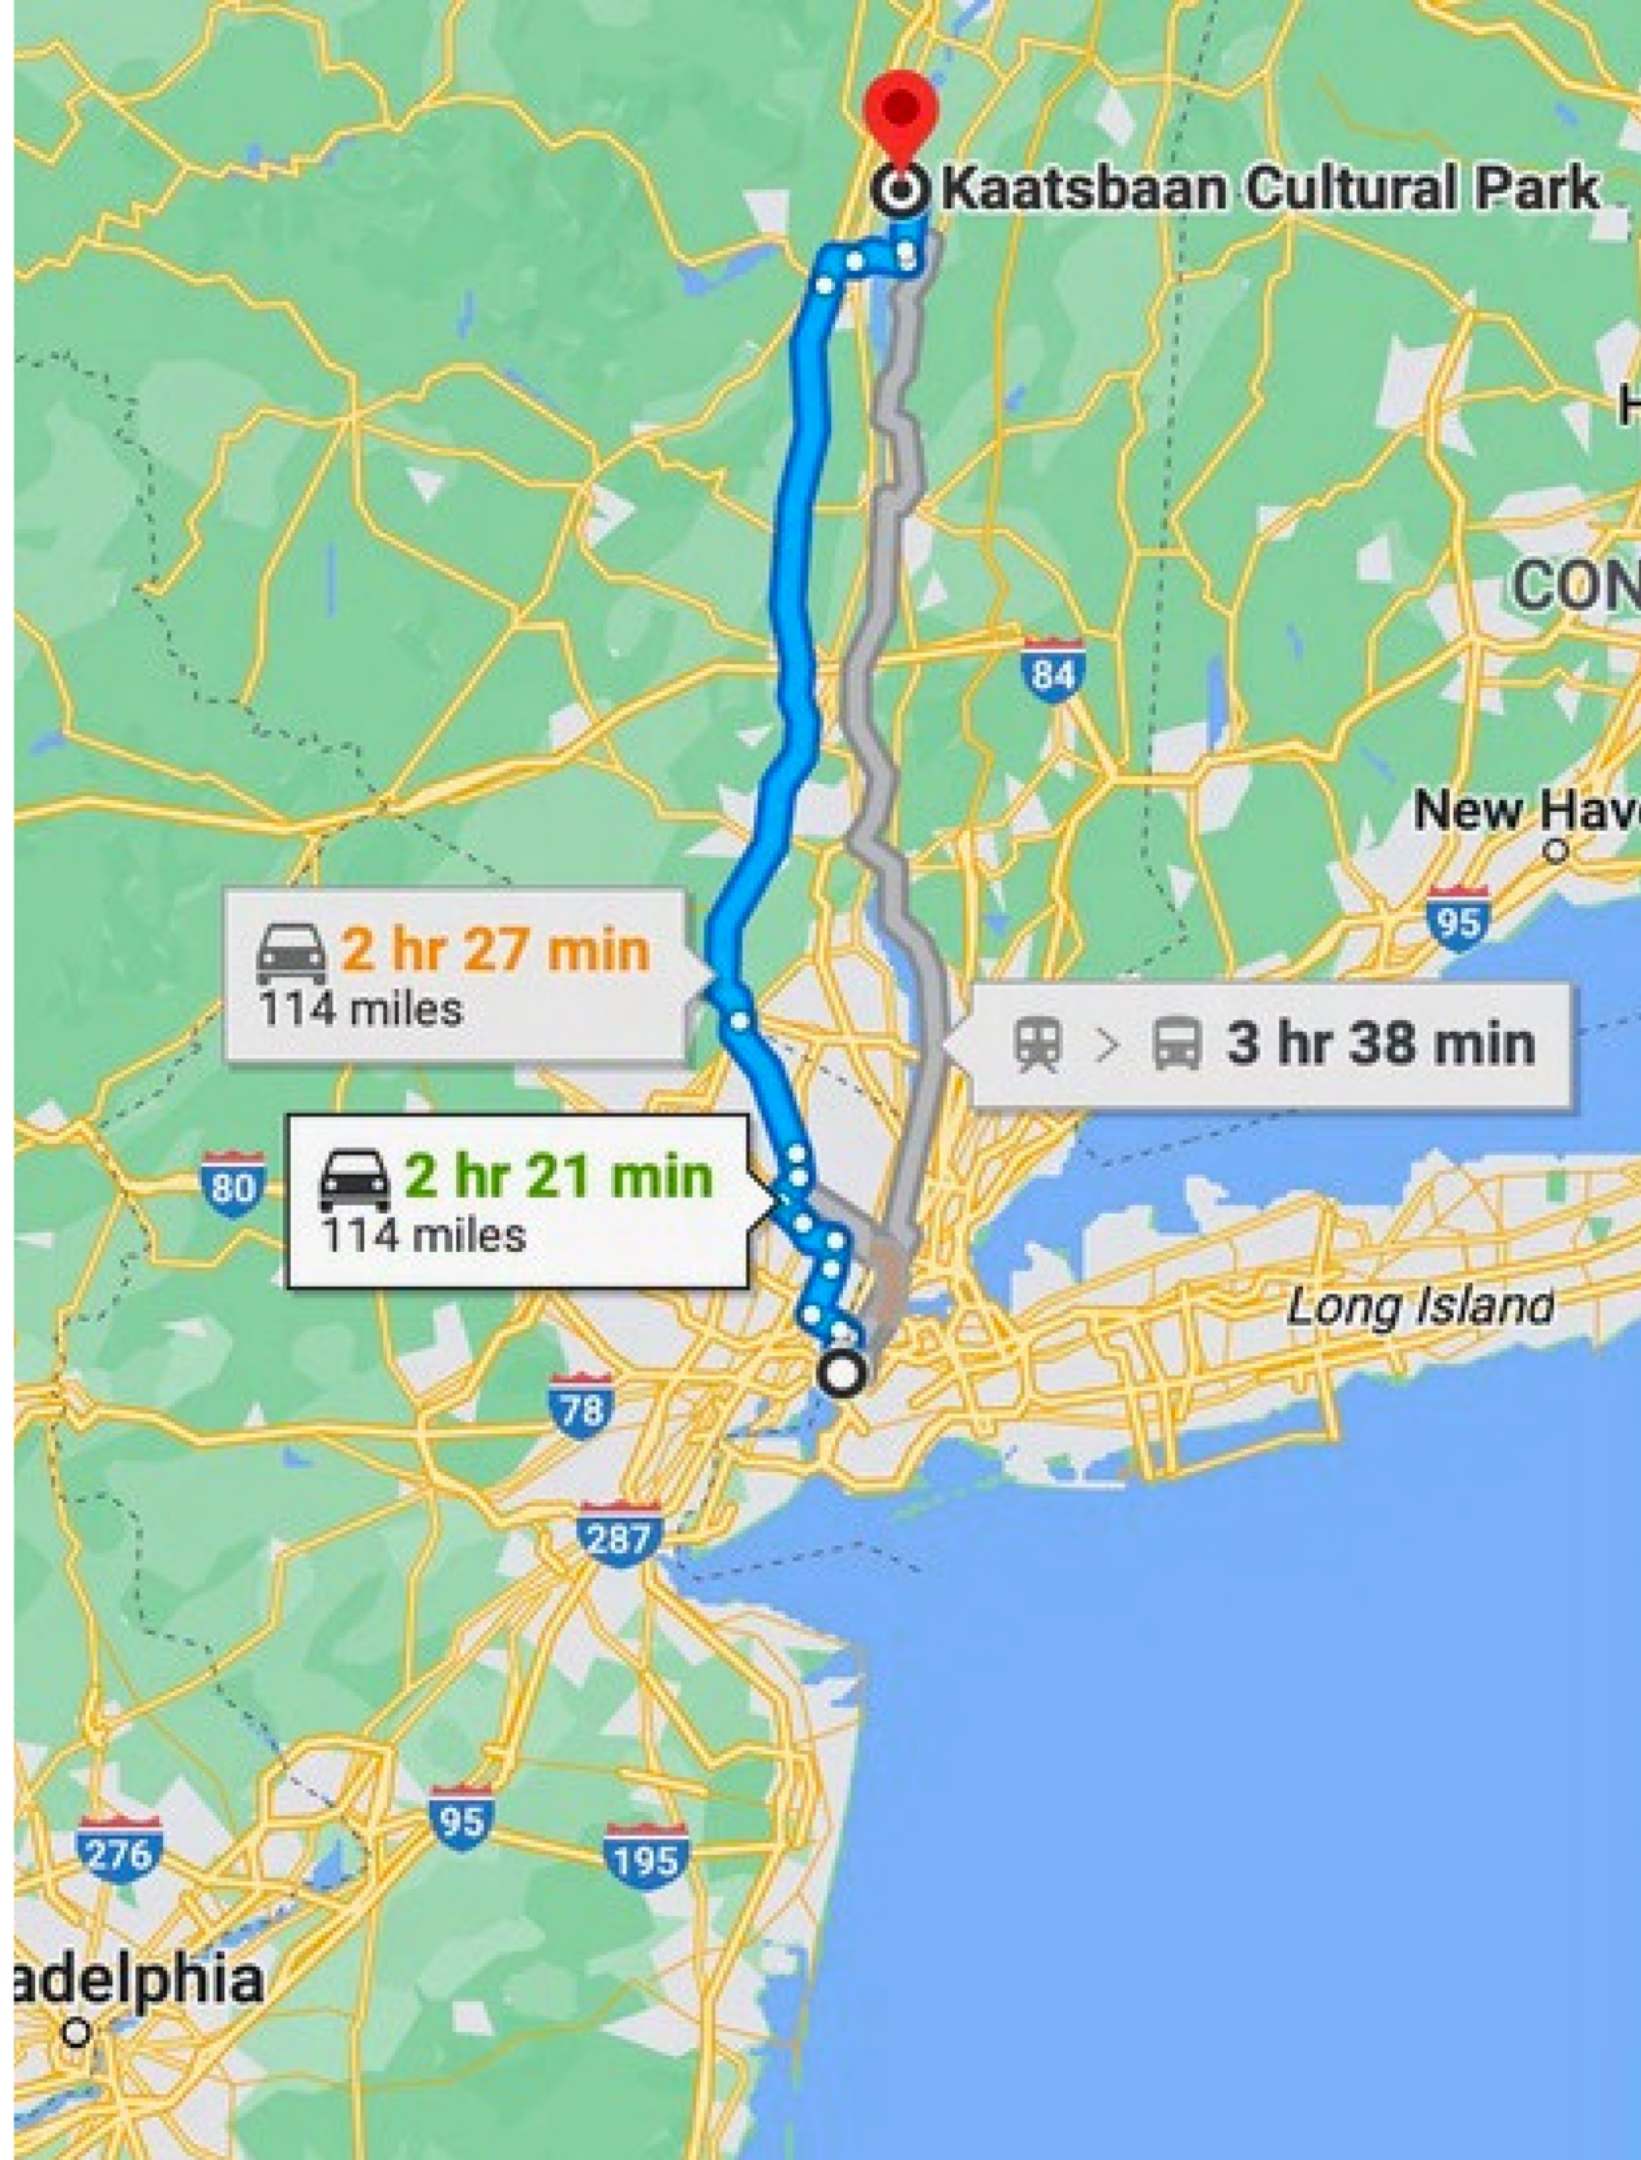

Getting Here

Kaatsbaan Cultural Park
120 Broadway, Tivoli, NY

Two hours from Midtown Manhattan, our 153 acres in the heart of the Hudson Valley with historic buildings and onsite accommodations make a perfect fit for your special occasion.

Metro North at Poughkeepsie
Amtrak at Rhinecliff, Hudson, and
Poughkeepsie
Trailways Bus at Kingston